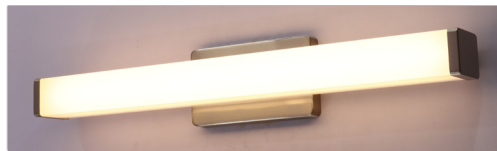

Note: _____

Type: _____

24"(W) x 3"(H) x 4 3/4"(D)

This is LED Vanity Model Ideal for office, Retail Store, Showroom, Residential applications and Damp environment lighting applications.

Features

- Corrosion and Heat Resistance Powder Coated
- Finish: Brushed Nickel
- Durable Die-cast Aluminum
- Lens Type: Polycarbonate Lens
- MCT: Multi Color Temperature (Selectable Switch Inside Fixture)

Phone: (877) 805-2252 | Fax: (877) 805-2252
www.westgatemfg.com

WG-ZB-26-2Z

Photometrics: LVF-30-MCT5-BN

BUD Rating: B1-U3-G1

Other Views:

Side View

Night View

Back View