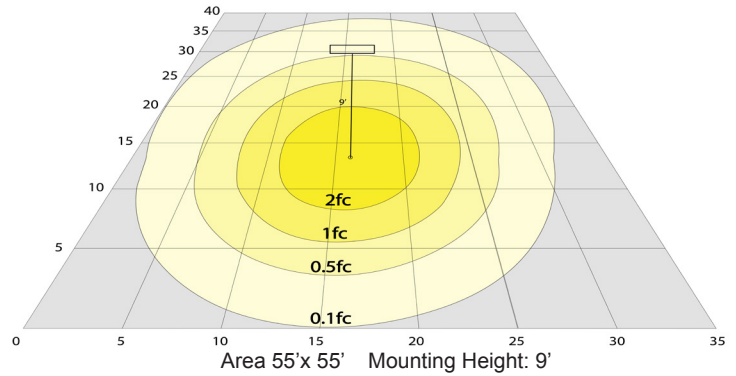

Phone: (877) 805-2252 | Fax: (877) 805-2252
www.westgatemfg.com

WG-ZB-26-2Z

Photometrics: LVF-30-MCT5-BN

BUD Rating: B1-U3-G1

Other Views:

Side View

Night View

Back View