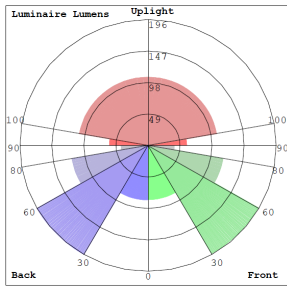

Lighting:

- Dimming: TRIAC Dimming (Dimmable Down to 5% Compatible with Traic and ELV Dimmers)
- Total Lumens: 1600LM
- Color Temperatures: 2700K/3000K/3500K/4000K/5000K
- Multi-CCT(Selectable Switch Inside Fixture)
- Color Rendering Index: CRI ≥ 90
- 50,000 Hours Rated Life
- 5-Year Warranty
- Beam Angle: 104.8°(H) x 100.5°(V)

Phone: (877) 805-2252 | Fax: (877) 805-2252
www.westgatemfg.com

WG-ZB-26-2Z

Photometrics: LVF-30-MCT5-BN

BUD Rating: B1-U3-G1

Other Views:

Side View

Night View

Back View