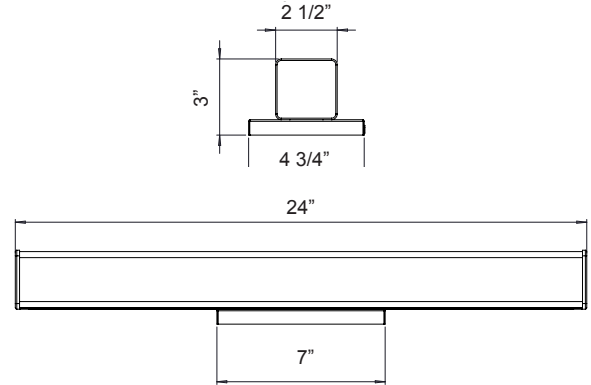

Note: _____

Type: _____

24"(W) x 3"(H) x 4 3/4"(D)

This is LED Vanity Model Ideal for office, Retail Store, Showroom, Residential applications and Damp environment lighting applications.

Features

- Corrosion and Heat Resistance Powder Coated
- Finish: Brushed Nickel
- Durable Die-cast Aluminum
- Lens Type: Polycarbonate Lens
- MCT: Multi Color Temperature (Selectable Switch Inside Fixture)

Technical Specifications

Electrical:

- Voltage: 120V AC 50/60Hz
- Wattage: 20W
- Power Factor: >0.95
- Total Harmonic Distortion: ≤ 20 %
- Efficacy: 80 LPW

Mechanical:

- Corrosion and Heat Resistance Powder Coated
- Finish: Brushed Nickel
- Durable Die-cast Aluminum
- Lens Type: Polycarbonate Lens
- IP20, Suitable for Damp Location
- Operating Temperature: -22°F to 104°F