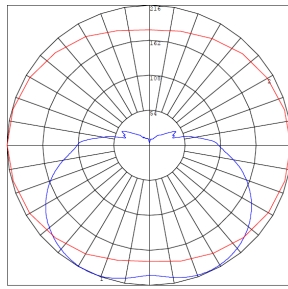

Phone: (877) 805-2252 | Fax: (877) 805-2252
www.westgatemfg.com

WG-ZB-26-2Z

Photometrics: LVF-30-MCT5-BN

BUD Rating: B1-U3-G1

Other Views:

Side View

Night View

Back View